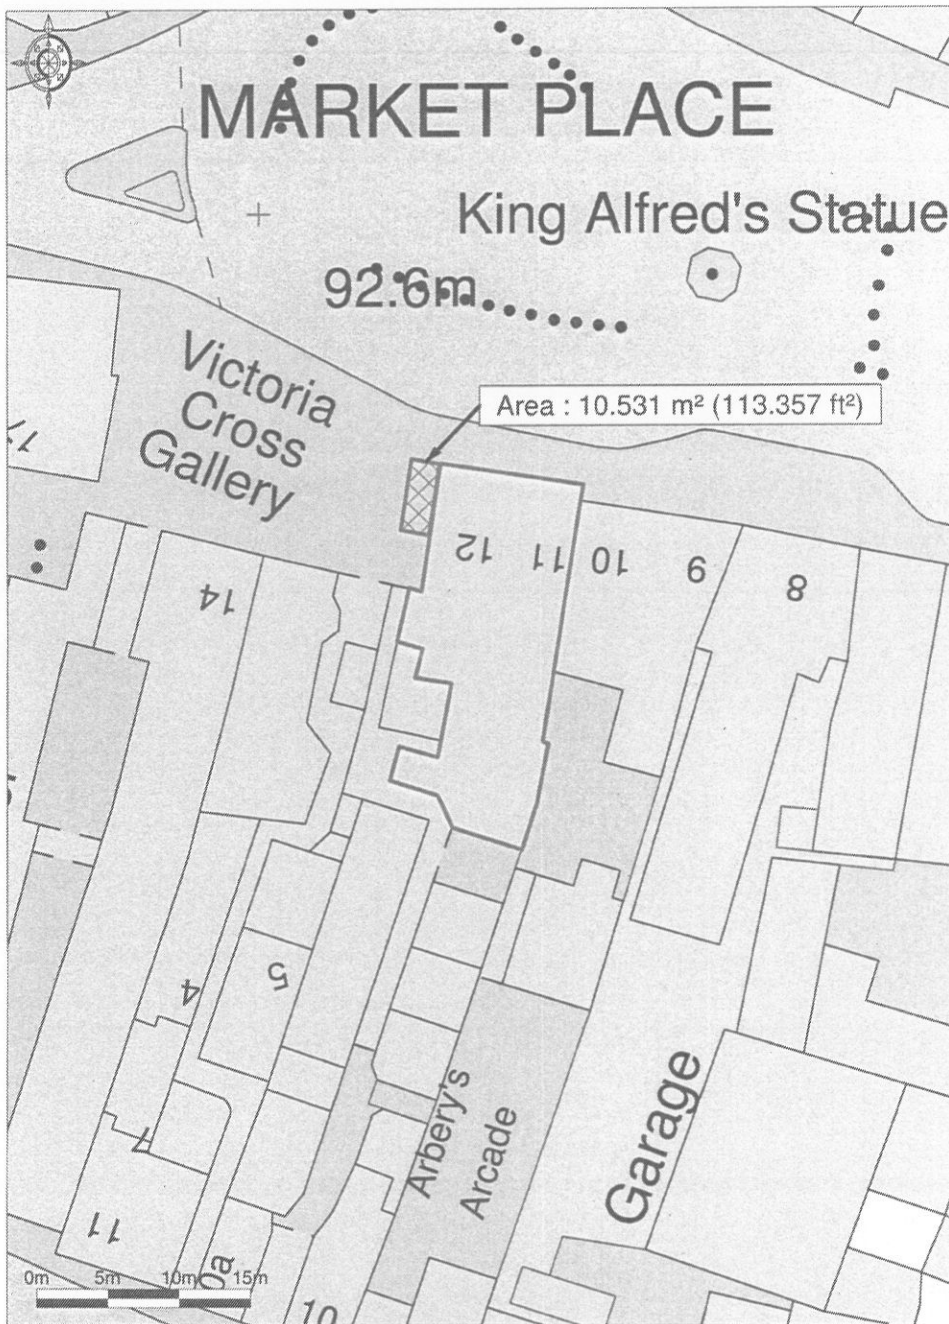

Costa Coffee - 11-12 Market Place, Wantage

BLO-001 A.